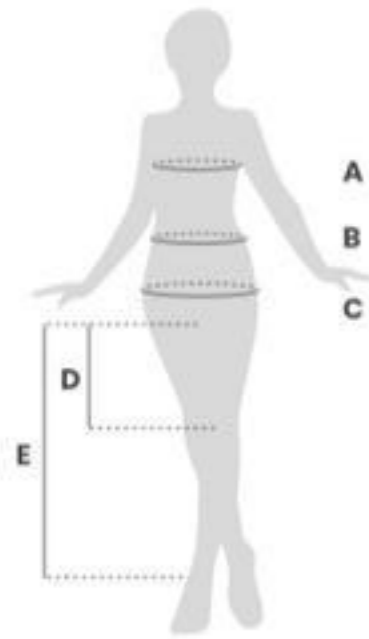

TAGLIE DONNA WOMENS SIZING	XS	S	M	L	XL	2XL
A Torace Chest	80	84	88	92	96	100
B Vita Waist	63-66	67-70	71-74	75-80	79-82	83-86
C Bacino Pelvis	89-92	93-96	97-100	101-104	105-108	109-112
D Interno Gamba Inside Leg	24-26	24-26	26-28	26-28	28-30	28-30
E Lunghezza Gamba Leg length	70	72	74	76	78	80

TAGLIE COPRISCARPE SHOECOVERS SIZING	XS	S	M	L	2XL
Pioggia	34-36	37-38	39-41	42-44	45-47
Aero	34-36	37-38	39-41	42-44	45-47
Crono	34-36	37-38	39-41	42-44	45-47
Winter	-	-	38-40	41-43	44-47
Nordik	-	-	38-40	41-43	44-47
Klimatik	-	-	38-40	41-43	44-47
Shield (Toecover)	-	37-39	40-42	43-45	-